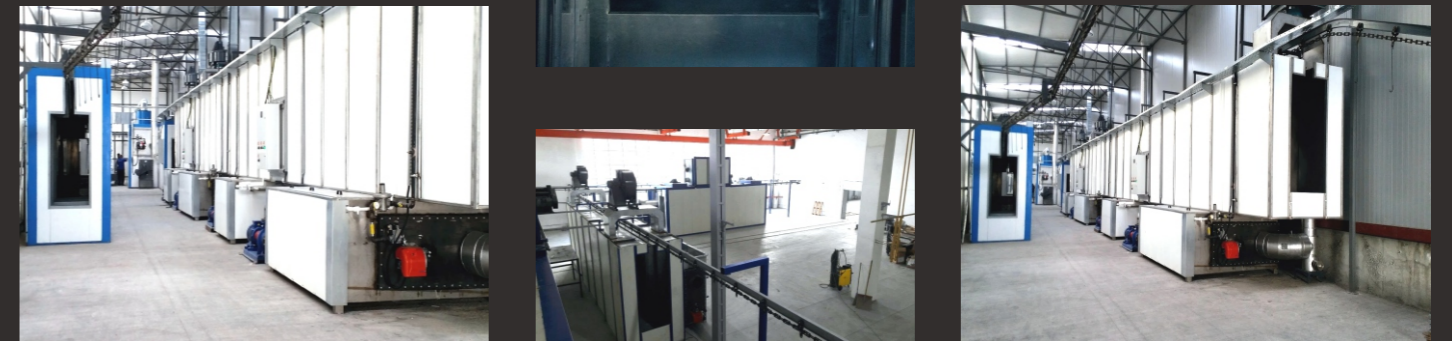

ELEKTROSTATİK TOZ BOYA UYGULAMA TESİSİ ELECTROSTATIC POWDER PAINT APPLICATION FACILITY