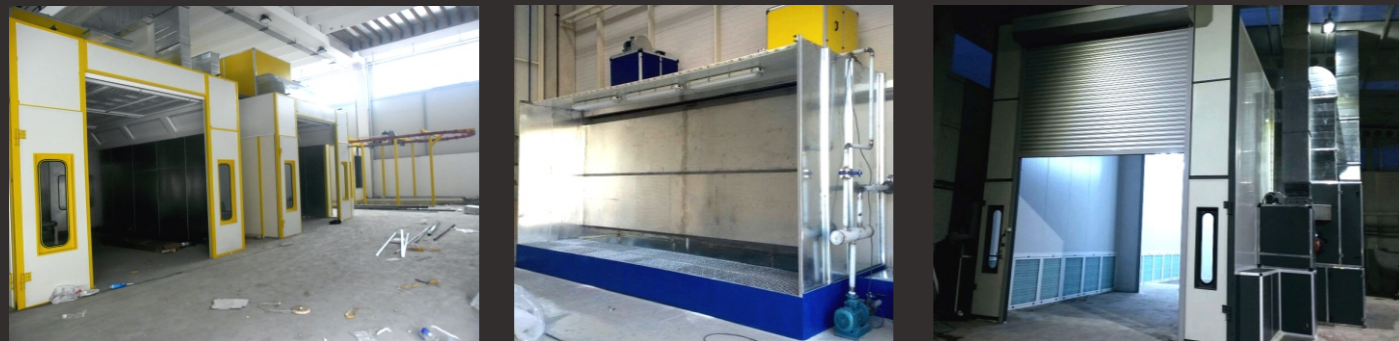

YAŞ BOYA UYGULAMA TESİSLERİ WET PAINT APPLICATION FACILITY